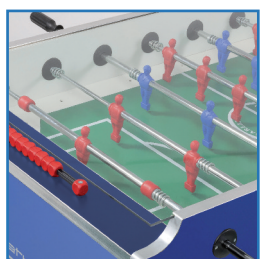

CLASS weatherproof

Garlando
Leader in pool and football tables

1

1. telescopic bars - 2. going-through bars 3. with levellers fully down - 4. with levellers fully up

2

The first outdoor home line Garlando football table with a top glass. Balls remain inside the playfield area and cannot be lost or stolen if the table is available to a wide public, matches are quieter.

Cabinet manufactured in 25 mm thick water-proof plywood covered with plastic laminate using a special water-proof glue for perfect sealing. Aluminium edges. Colour: blue with silver logo.

Unbreakable mopen players moulded onto the bars. Colour: red/blue.

Non-rotating goalkeeper (180 degrees) or rotating goalkeeper (360 degrees) on choice.

Bolts, nuts and screws with tropical anti-rust treatment.

3

Squared 9 x 9 cm legs in metal covered with silver water-proof washable powder-varnish (fig.1).

Levellers enable a perfectly flat playing field on uneven floors.

Playfield in water-resistant plywood covered with plastic laminate using a special water-proof glue for perfect sealing. White lines silkscreen-printed with special water-proof inks: they do not fade under the sun and are not damaged by humidity (fig.3).