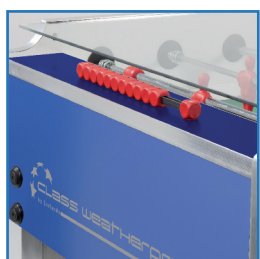

Non-rotating goalkeeper (180 degrees) or rotating goalkeeper (360 degrees) on choice.

Bolts, nuts and screws with tropical anti-rust treatment.

3

Squared 9 x 9 cm legs in metal covered with silver water-proof washable powder-varnish (fig.1).

Levellers enable a perfectly flat playing field on uneven floors.

Playfield in water-resistant plywood covered with plastic laminate using a special water-proof glue for perfect sealing. White lines silkscreen-printed with special water-proof inks: they do not fade under the sun and are not damaged by humidity (fig.3).

The cabinet is fully covered by a tempered glass, which reduces the noise of the game and makes any game preventing the balls from coming out (fig.4).

4

2,2mm thick high stress resistance steel bars coated with anti-rust chromium-plating. On request 2,2mm thick telescopic safety bars to ensure the greatest safety. (fig.2).